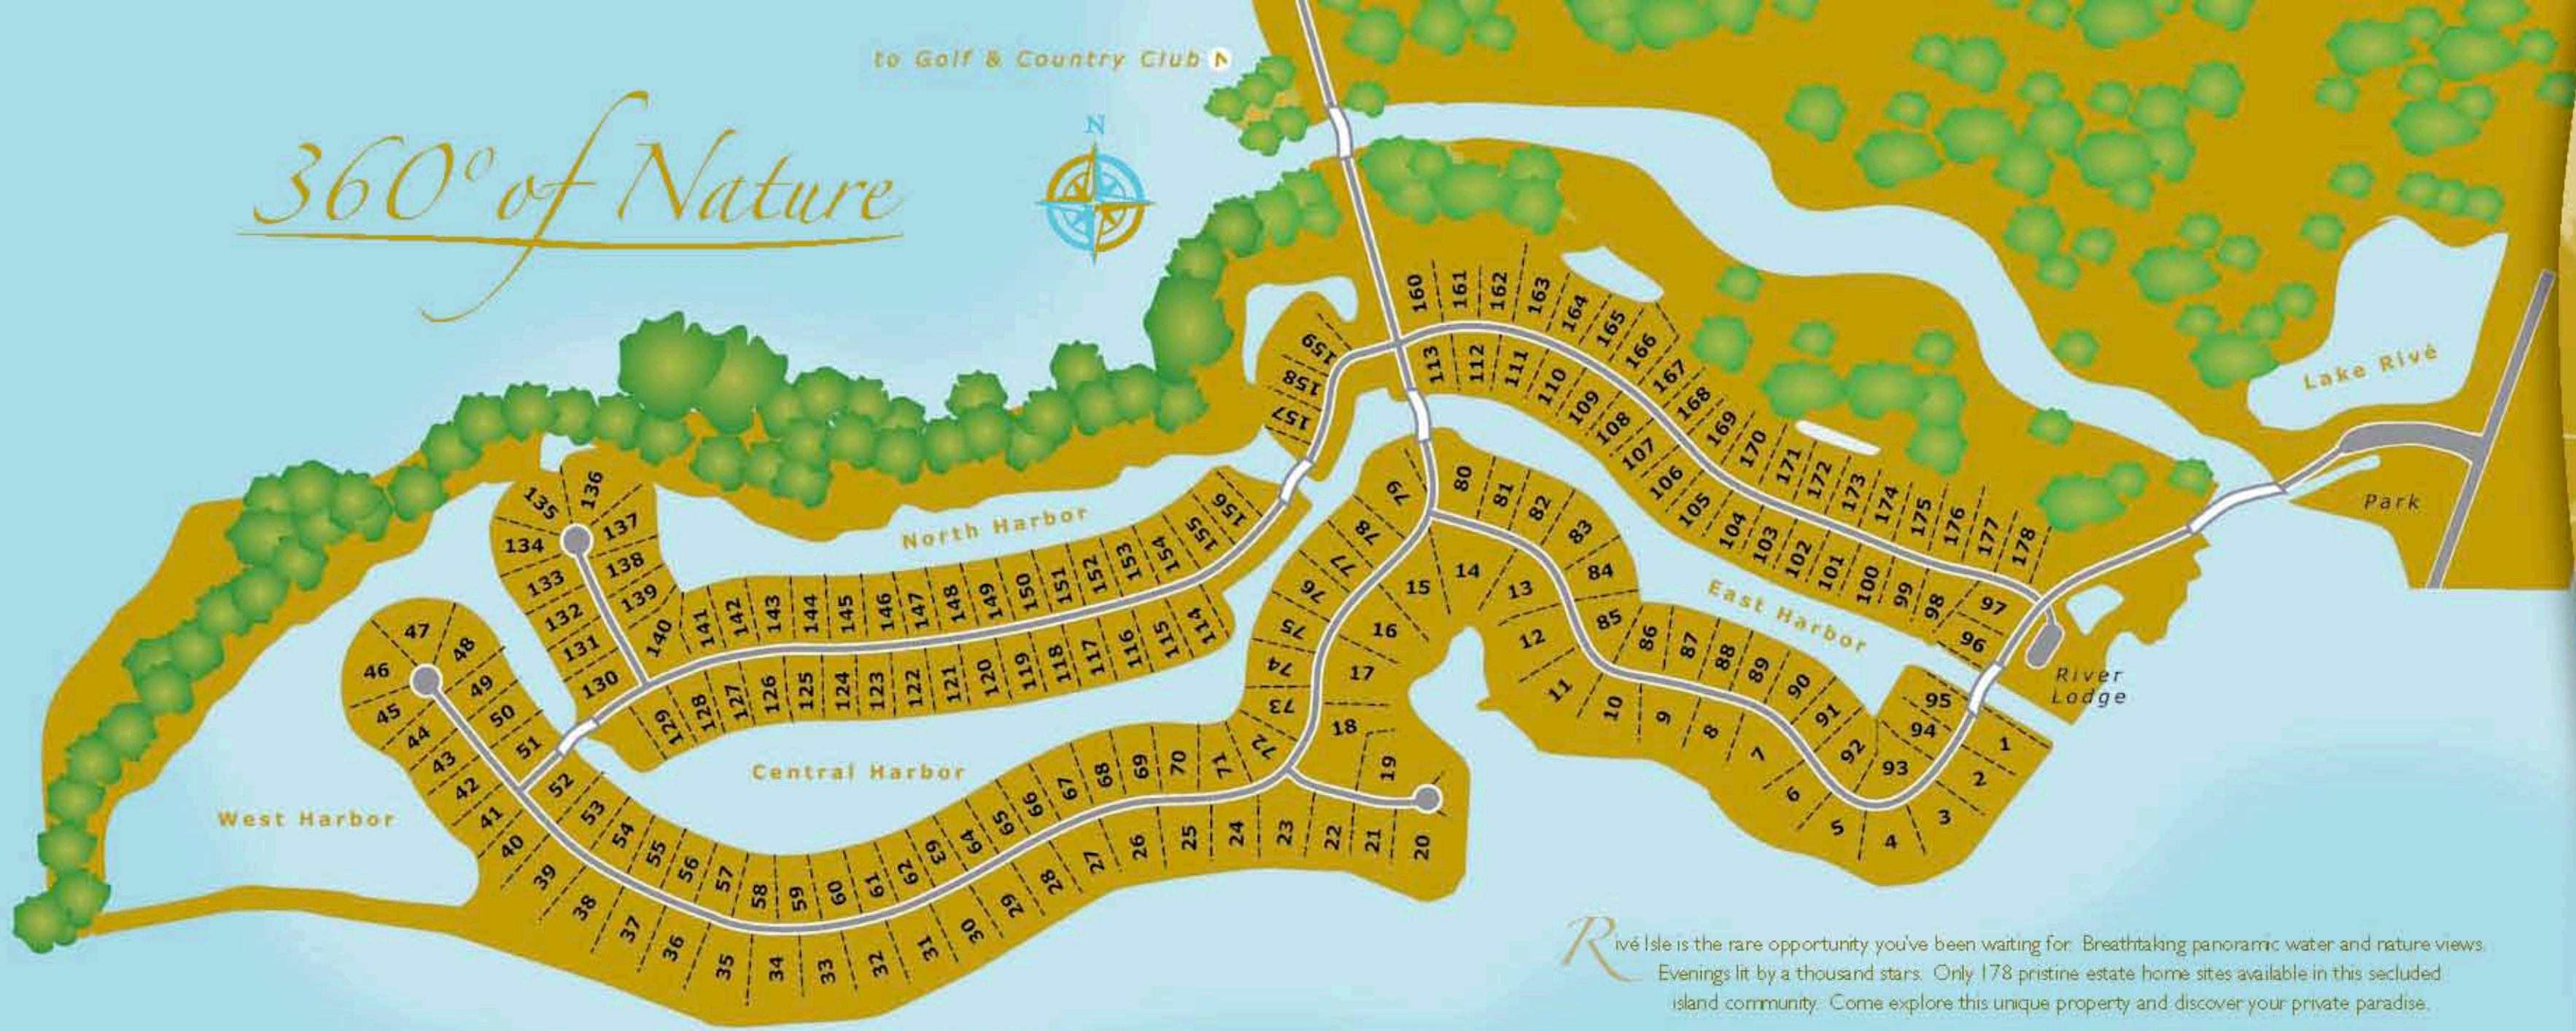

360° of Nature

to Golf & Country Club N

to Gulf of Mexico

Manatee River

Rivé Isle is the rare opportunity you've been waiting for. Breathtaking panoramic water and nature views. Evenings lit by a thousand stars. Only 178 pristine estate home sites available in this secluded island community. Come explore this unique property and discover your private paradise.

Rivé Isle
GOLF & NAUTICAL ESTATES